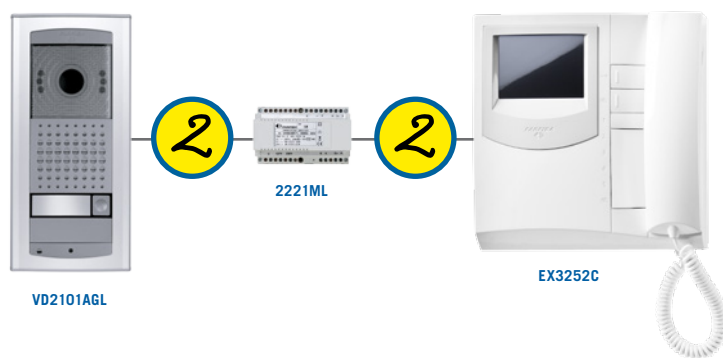

DUO@EASY

THE 2 WIRE VIDEOKIT

MADE IN ITALY

DUO SYSTEM TECHNOLOGY VIDEOKIT COMPLETE WITH MONITOR, DOOR STATION, POWER SUPPLY **DOOR STATION DIRECTLY POWERED BY DUO BUS** ONLY 2 NON-POLARISED WIRES ELEGANT AND COMPACT DOOR STATION, BACKLIT IN WHITE, MAX 2 CALL BUTTONS INTERCOMMUNICATION BETWEEN THE MONITORS 2 MONITORS AVAILABLE

DUO EASY

VIDEOKIT

Duo Easy, the easy videokit, even easier!

Duo Easy is the solution that allows you to cut further time and costs. Duo Easy is a colour videokit series that helps you to reduce time, because the installation procedure is conceived as even easier: the new VD2101AGL door station is directly powered by the bus, so you can save time. When we speak about cost reduction, we mean that- thanks to the new technology of the door station- the videokit is even faster to install. We also guarantee the Aci Farfisa high quality you are used to and we proudly declare Made in Italy. The videokit with MyLogic One or with Exhito 3 buttons monitor is available in one- or two-way versions and it can be integrated in wide Duo System installation, being in Duo System technology.

- 2 non polarised wires
- New VD2101AGL door station, **directly powered by the bus** (adjustable +/-10° camera, pin-hole 3.6 mm fixed lens, backlit with white LED)
- Videokit that can be integrated in an usual Duo System
- Monitor MyLogic One (hand-free, OSD technology, 4,3" screen 16:9 format) or Exhito 3 buttons version (model with handset, LCD 4" screen)
- Intercommunication between the monitors
- Up to 250mt distance from door station to the last monitor
- Freedom where to install the power supply